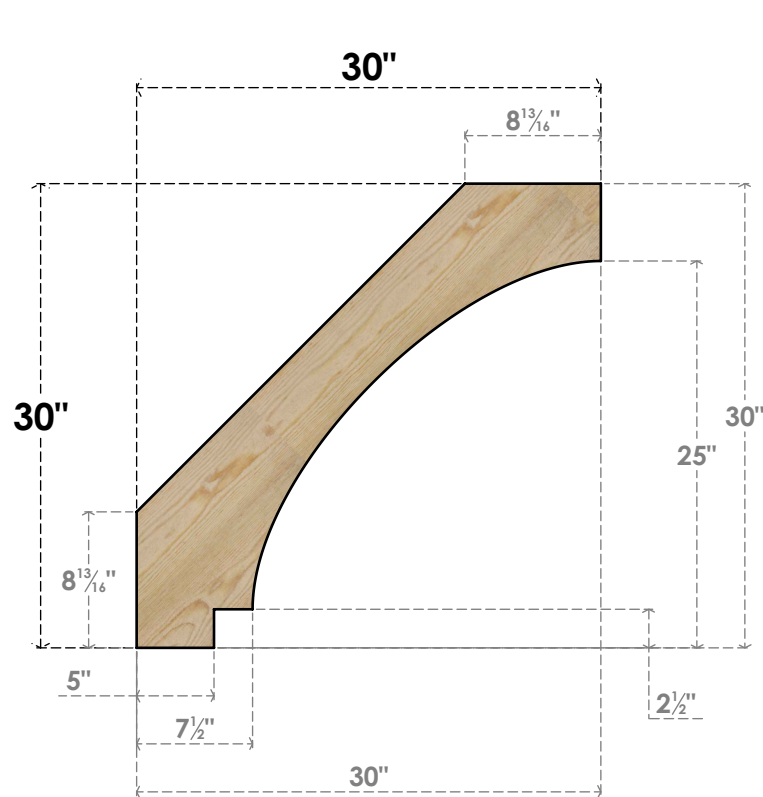

# BRC06X30X30IMP00RDF

6"W X 30"D X 30"H IMPERIAL ROUGH SAWN BRACE, DOUGLAS FIR

**SIDE**

**FRONT**

EKENA MILLWORK  
 2300 WEST MAIN ST.  
 CLARKSVILLE, TX 75426  
 TOLL FREE: 866-607-0453  
 WWW.EKENAMILLWORK.COM